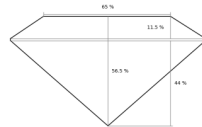

GTL 40031541

DESCRIPTION

April 04, 2017

GTL Report Number..... GTL 40031541

Description ..... One loose faceted gemstone

Shape ..... Oval

Cutting Style ..... Mixed cut

Measurements..... 7.25 x 6.22 x 4.32 mm

GEMSTONE REPORT

Carat Weight ..... 10.42 ct

Colour ..... Vivid Red

Transparency ..... Transparent

Identification..... Natural Ruby

Treatment(s) .....No indications of thermal enhancement

ADDITIONAL INFORMATION

Origin..... Not Requested

Comments: No

GEMSTONE'S PICTURE